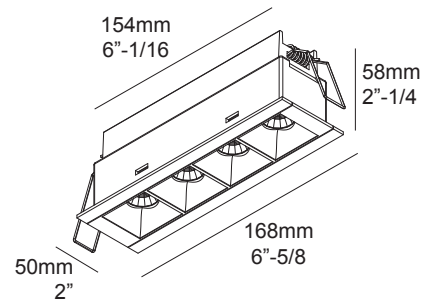

Beam Angle 931	3000K			3500K		
	Source Lumens	Delivered Lumens (HF)	Order Code	Source Lumens	Delivered Lumens (HF)	Order Code
14° (SP)	628	459	C-6 424 213 04 931	652	476	C-6 424 213 04 951
32° (FL)	628	460	C-6 424 213 04 932	652	477	C-6 424 213 04 952
49° (FL)	628	352	C-6 424 213 04 933	652	469	C-6 424 213 04 953