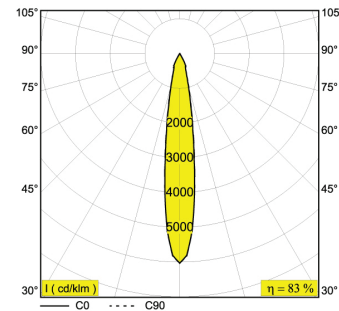

**PHOTOMETRIC**

Light Source:

- MF = 2 x 1.4W = 2.8W (500mA)
- HF = 2x 3.1W = 6.2W (1050mA)
- CRI: >90

**MECHANICAL**

Dimensions:

- Length = 3-11/16" (94mm); Width = 2" (50mm); Height = 2-1/4" (58mm)
- IP Rating: IP20
- Weight: 0.4lbs (0.18kg)

Beam angles available: 16° (SP) shown, 32° (FL) shown, 46° (FL)

Beam Angle 931	3000K				3500K			
	Source Lumens	Delivered Lumens (MF)	Delivered Lumens (HF)	Order Code	Source Lumens	Delivered Lumens (MF)	Delivered Lumens (HF)	Order Code
16° (SP)	314/592	258	487	C-6 424 213 02 931	326/616	267	507	C-6 424 213 02 951
32° (FL)	314/592	232	439	C-6 424 213 02 932	326/616	241	457	C-6 424 213 02 952
46° (FL)	314/592	185	348	C-6 424 213 02 933	326/616	192	362	C-6 424 213 02 953

**PHOTOMETRIC**

- Light Source: 4 x 1.4W = 5.6W (500mA)
- CRI: >90

**MECHANICAL**

Dimensions:

- Length = 6-1/16" (154mm); Width = 2" (50mm); Height = 2-1/4" (58mm)
- IP Rating: IP20
- Weight: 0.9lbs (0.41kg)

Beam angles available: 14° (SP) shown, 32° (FL) shown, 49° (FL)

Beam Angle 931	3000K			3500K		
	Source Lumens	Delivered Lumens (HF)	Order Code	Source Lumens	Delivered Lumens (HF)	Order Code
14° (SP)	628	459	C-6 424 213 04 931	652	476	C-6 424 213 04 951
32° (FL)	628	460	C-6 424 213 04 932	652	477	C-6 424 213 04 952
49° (FL)	628	352	C-6 424 213 04 933	652	469	C-6 424 213 04 953