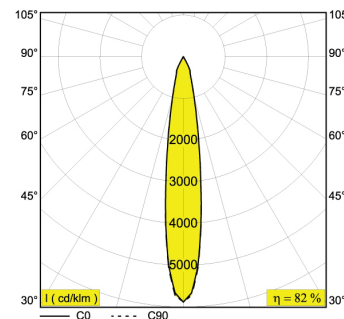

**PHOTOMETRIC**

Light Source:

- MF = 2 x 1.4W = 2.8W (500mA)
- HF = 2x 3.1W = 6.2W (1050mA)
- CRI: >90

**MECHANICAL**

Dimensions:

- Length = 3-11/16" (94mm); Width = 2" (50mm); Height = 2-1/4" (58mm)
- IP Rating: IP20
- Weight: 0.4lbs (0.18kg)

**ELECTRICAL**

- Remote Power Supply: 500mA DC or 1050mA DC (contact Cooledge for ordering information)

**MOUNTING**

- Cut Out Size: 3"-5/16 x 1"-9/16 (84mm x 40mm)

**FINISH COLOR**

Add your selection using the following codes:

Beam angles available: 16° (SP) shown, 32° (FL) shown, 46° (FL)

Beam Angle 931	3000K				3500K			
	Source Lumens	Delivered Lumens (MF)	Delivered Lumens (HF)	Order Code	Source Lumens	Delivered Lumens (MF)	Delivered Lumens (HF)	Order Code
16° (SP)	314/592	258	487	C-6 424 213 02 931	326/616	267	507	C-6 424 213 02 951
32° (FL)	314/592	232	439	C-6 424 213 02 932	326/616	241	457	C-6 424 213 02 952
46° (FL)	314/592	185	348	C-6 424 213 02 933	326/616	192	362	C-6 424 213 02 953

**PHOTOMETRIC**

- Light Source: 4 x 1.4W = 5.6W (500mA)
- CRI: >90

**MECHANICAL**

Dimensions:

- Length = 6-1/16" (154mm); Width = 2" (50mm); Height = 2-1/4" (58mm)
- IP Rating: IP20
- Weight: 0.9lbs (0.41kg)