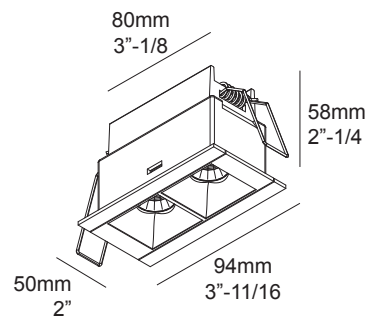

Beam Angle 931	3000K				3500K			
	Source Lumens	Delivered Lumens (MF)	Delivered Lumens (HF)	Order Code	Source Lumens	Delivered Lumens (MF)	Delivered Lumens (HF)	Order Code
16° (SP)	314/592	258	487	C-6 424 213 02 931	326/616	267	507	C-6 424 213 02 951
32° (FL)	314/592	232	439	C-6 424 213 02 932	326/616	241	457	C-6 424 213 02 952
46° (FL)	314/592	185	348	C-6 424 213 02 933	326/616	192	362	C-6 424 213 02 953